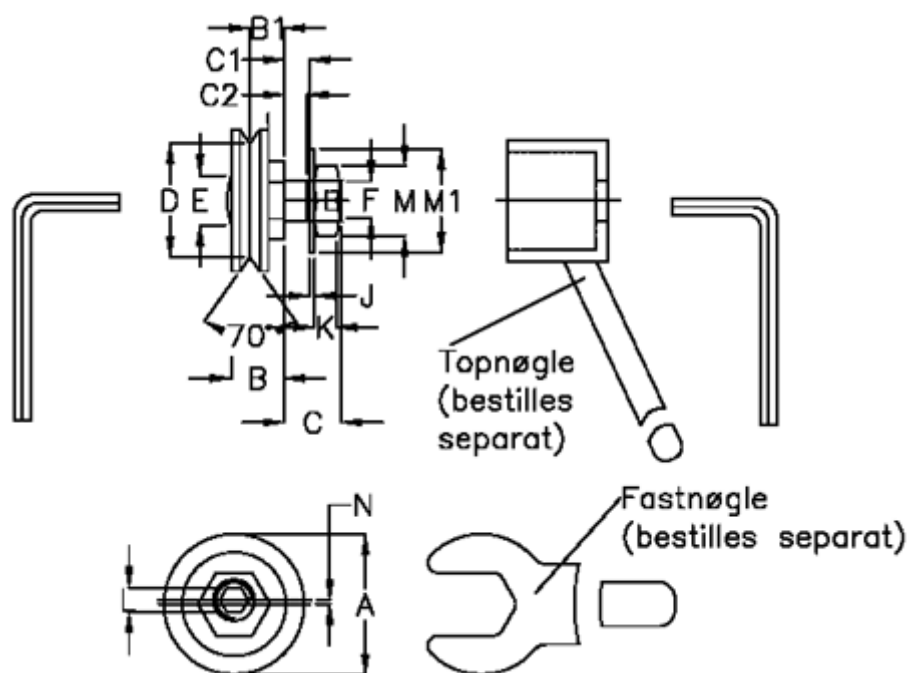

Article number: 0571516360

Description: Hepco GV3 bearing GSJ 360 ENS
Slimline With Short Stud

Measures

a = 36.0	F	= M10 x 1,25
B = 14.0	J	= 1.25
B1 = 8.3	K	= 6.0
C = 13.8	L	= 4.0
C1 = 6.6	M	= 17
C2 = 5.2	M1	= 21
D = 27.57	N	= 1.00
E = 12.0	Weight kg/1000	= 0.065